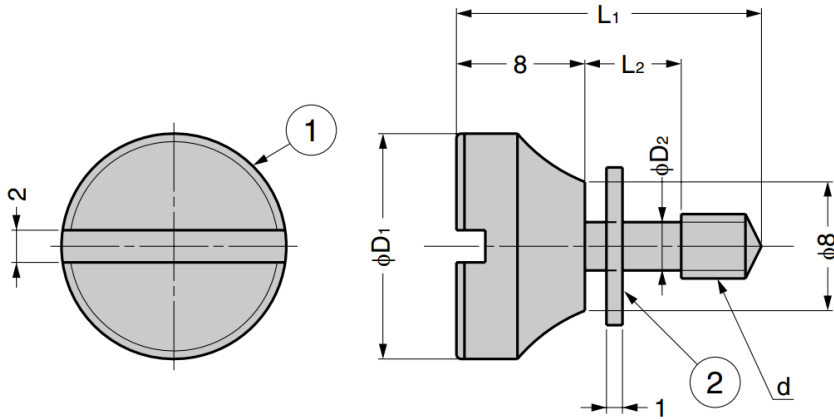

GBRT Brass Thumbscrew Knob

Features

- With washer for fall prevention
- Suitable for applications such as switchboards, control and distribution boards

No.	Part Name	Material	Finish / Colour
①	Knurled Knob	Brass	Chrome
②	Resin Washer	PA	Natural

Part No.	L ₁	L ₂	D ₁	D ₂	d
GBRT4-10CR	19	6	14	3	M4
GBRT4-15CR	24.5	10			
GBRT4-20CR	29.5	12			
GBRT4-27CR	37	17	15	4	M5
GBRT5-22CR	32	14			
GBRT5-27CR	37	17			
GBRT5-37CR	46.5	22			